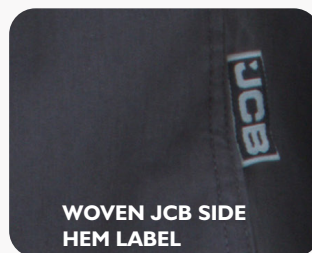

# CLASSIC SHORT SLEEVE SHIRT GREY

STYLE NAME: **CLASSIC SHORT SLEEVE SHIRT**

STYLE CODE: **JCB45-008-GREY**

PRODUCT CATAGORY: **SHIRTS**

## ITEM DESCRIPTION

FABRIC COMPOSITION	<b>96% COTTON 4% SPANDEX</b>
FABRIC DESCRIPTION	<b>LIGHT-WEIGHT AND BREATHABLE</b>
FABRIC WEIGHT	<b>135 GSM</b>
FIT	<b>REGULAR TAILORED COMFORT FIT</b>
AVAILABLE COLOURS	<b>BLACK WHITE STONE</b>
AVAILABLE SIZES	<b>S - 3XL</b>

## FEATURES

**STYLISH CURVED HEM**

**SINGLE CHEST POCKET**

**WOVEN JCB SIDE HEM LABEL**