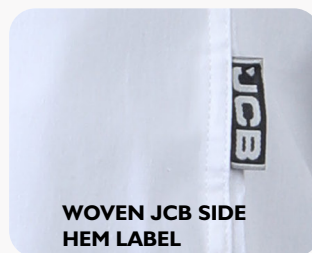

CLASSIC SHORT SLEEVE SHIRT WHITE

STYLE NAME: **CLASSIC SHORT SLEEVE SHIRT**

STYLE CODE: **JCB45-008-WHITE**

PRODUCT CATAGORY: **SHIRTS**

ITEM DESCRIPTION

| | |
|--------------------|-------------------------------------|
| FABRIC COMPOSITION | 96% COTTON 4% SPANDEX |
| FABRIC DESCRIPTION | LIGHT-WEIGHT AND BREATHABLE |
| FABRIC WEIGHT | 135 GSM |
| FIT | REGULAR TAILORED COMFORT FIT |
| AVAILABLE COLOURS | BLACK WHITE STONE |
| AVAILABLE SIZES | S - 3XL |

STYLISH CURVED HEM

SINGLE CHEST POCKET

WOVEN JCB SIDE HEM LABEL