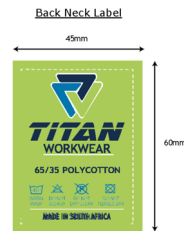

TITAN WORKWEAR REFLECTIVE CONTI TROUSER

Product Code: TT03T

Garment Image

Product Details

Customer	
Design	TT03T
Colour	Pictured on the Left
Fabric	Dura-Tex™240 65/35 PC Dura-reflect 50/50
Weight	240gsm
Front	Plain 2 Tone Front
Back	Plain 2 Tone Back with half elasticated waist
Zips	YKK Vislon Zip
Pockets	2 Side swing Pockets, 1 Money pocket, 1 Ruler Pocket & 1 Back Pocket
Seams	Triples Stitched on all high-stress seams
Tape	50mm Silver Tape on legs
Bar Tacks	All Stress Points
Fabric Supplier	
Local Content %	

Labels:

Usage & Care

Disposal:

All industrial waste should be disposed of correctly according to local laws, please consider recycling.

Distribution:

Titan Workwear is solely distributed through authorized resellers throughout South Africa, Namibia, Botswana & Mozambique as well as various other countries in Southern Africa.

For a list of resellers, please visit their website and locate a reseller near you.

Sizing Chart

Inches	26'	28'	30'	32'	34'	36'	38'	40'	42'	44'	46'	48'	50'	52'	54'	56'
Cm's	67	72	77	82	87	92	97	102	107	112	117	122	127	132	137	142