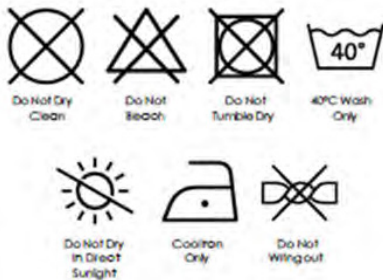

Labels:

Usage & Care