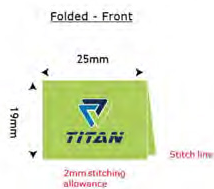

Product Details

Customer	
Design	TT03T
Colour	Pictured on the Left
Fabric	Dura-Tex™240 65/35 PC Dura-reflect 50/50
Weight	240gsm
Front	Plain 2 Tone Front
Back	Plain 2 Tone Back with half elasticated waist
Zips	YKK Vislon Zip
Pockets	2 Side swing Pockets, 1 Money pocket, 1 Ruler Pocket & 1 Back Pocket
Seams	Triples Stitched on all high-stress seams
Tape	50mm Silver Tape on legs
Bar Tacks	All Stress Points
Fabric Supplier	
Local Content %	

Sidewinder Label

Labels: